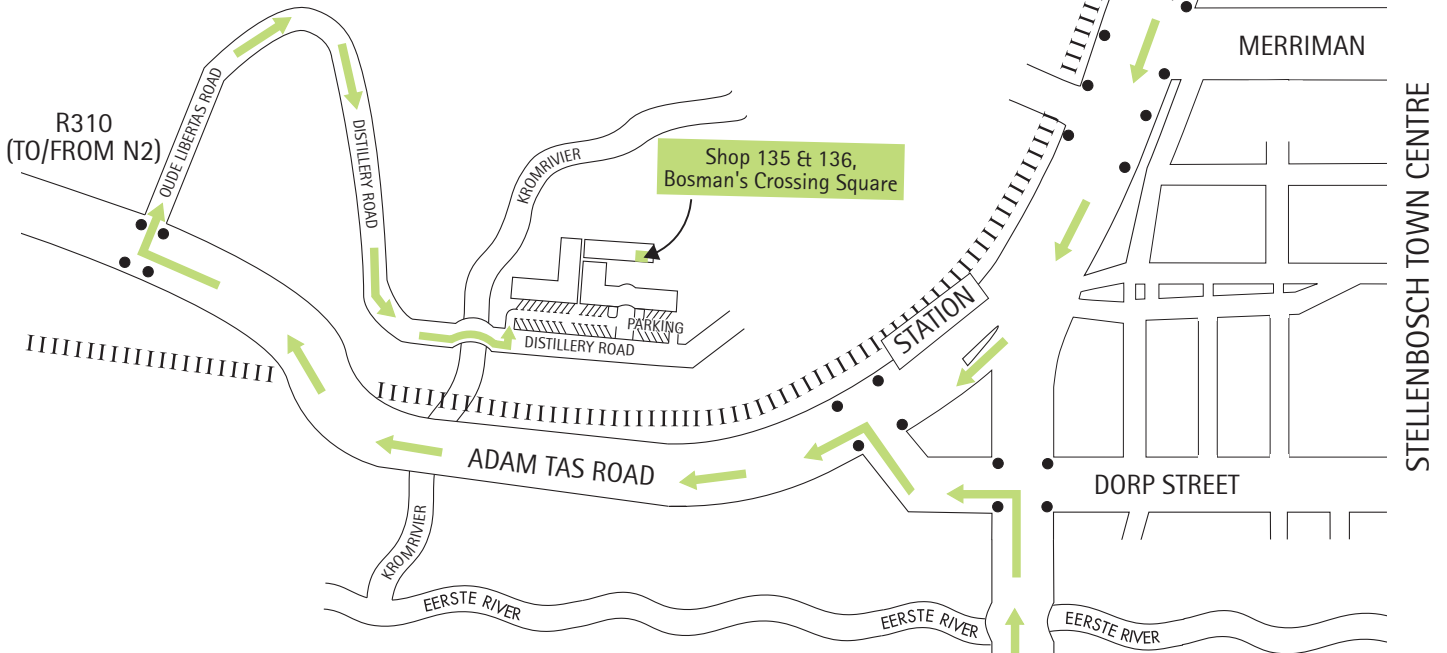

- Shop 135 & 136, Bosman's Crossing Square
- Distillery Road, Stellenbosch, 7600
- e-mail sonya@filigro.co.za / justine@filigro.co.za
- tel: 021 887 1200
- www.filigro.co.za

Quick, affordable finance

DIRECTIONS TO THE OFFICE

FROM THE N1 take the R304 to Stellenbosch. Turn right into Adam Tas Road/R310/R44. Follow Adam Tas Road/R310/R44 for 1.5km and turn right onto Oude Libertas Road. Continue for 500m and turn right onto Distillery Road. Directly after the bridge on Distillery Road, turn left into Bosman's Crossing and immediately right to the parking. Enter building via main arched entrance. Our offices are across the courtyard on the right of the second building.

FROM THE R44 (Strand Road) travel past Rhenish Primary and Eikestad Laerskool on the right. Cross over first traffic lights (Die Boord Spar on the left). At the second set of traffic lights, turn left into Dorp Street, and at the next traffic lights, turn left onto Adam Tas Road/R310. Follow Adam Tas Road/R310 and turn right onto Oude Libertas Road. Continue for 500m and turn right onto Distillery Road. Directly after the bridge on Distillery Road, turn left into Bosman's Crossing and immediately right to the parking. Enter building via main arched entrance. Our offices are across the courtyard on the right of the second building.